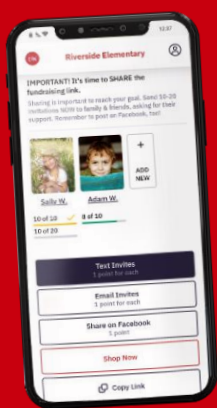

Clinic/Intramural Basketball:

<https://sladesports.sportngin.com/register/form/507602119>

Heaven Sent Catering Llc

October

Special's Menu

2024

Sunday	Monday	Tuesday	Wednesday	Thursday	Friday	Saturday
	9/30 Ravioli with Sauce & Garlic Bread	1 Taco Bowl	2 NEW Chicken Lomein w/ Veggie Eggroll \$8.50	3 Breakfast Special	4 School Closed	5
6	7 Spaghetti with Meat Sauce & Garlic Bread	8 Walkin Taco w/ Churros	9 Bacon Double Cheesebuger w/ FF \$8.50	10 Genral Tso Chicken over Rice	11 Pizza Day	12 
13	14 Tortellini w/ White sauce & Garlic Bread with	15 Southwest Bowl	16 Chicken & Waffle \$8.50	17 Early Dismissal	18 Early Dismissal	19
20	21 School Closed	22 Taco NEW Bake	23 Thornbird Sandwich w/FF \$8.50	24 Chili & Cheese Hot Dog (beef) wTots	25 Pizza Day	26
27 	28 Chicken Alfredo w/Garlic Bread	29 Chicken Quesadilla w Churros	30 Steak & Potato Bowl \$8.50	31 Sweet & Sour Chicken w/Rice		

Monsignor Slade Catholic School

REGISTER. SHARE. SHOP. SUPPORT OUR FUNDRAISER

Check-off your holiday gift list today and help our important cause.
From holiday to hostess to corporate gifts and more,
our online store has something for every occasion – even if it's just for you!

Our Organization ID:

20455

1. REGISTER

REGISTER now as a participant at www.registercw.com to access our handy invitation tools in the Participant Portal. Very important!

2. SHARE

INVITE 10 + friends and family to support our cause! Share a link to our sale using the **TEXT & EMAIL** invitation tools. Don't forget to share on **SOCIAL MEDIA**, too!